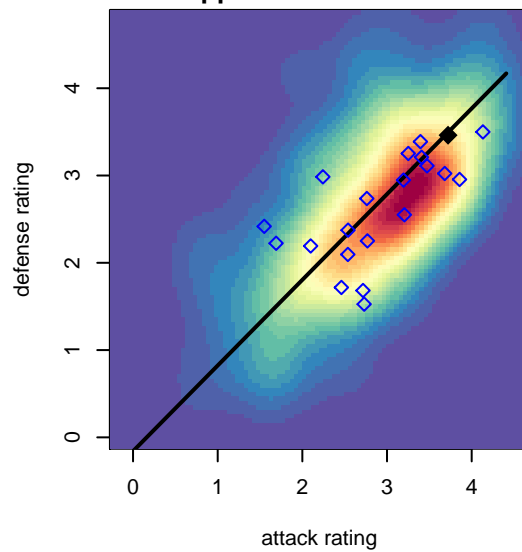

Idaho Rush Premier B98

Idaho Rush Soccer
 Boise, ID
 B98 total strength=1836
 attack=41.31 defense=31.88

alt names used:
 IDAHO RUSH PREMIER (ID)
 Idaho Rush U17
 IDAHO RUSH PREMIER (ID)

Venues played:
 2014 Spr Idaho D3 U17
 2014 ID State Cup U16
 2014 Showcase of Champions White U16
 2015 LV Mayors Fall Classic U-17 WCDA U17
 2015 Portland Winter Showcase U17
 2015 ID State Cup U17

Idaho Rush Premier B98
 Dots are actual minus expected GF (blue circles) and GA (red triangles).
 Blue line is smoothed change in attack strength. Red is smoothed change in defense strength.

**attack and defense variance (black dot)
relative to other teams
and top 10 in region**

**attack and defense rating
relative to others at age
and all opponents in last 13 months**

**attack and defense rating
relative to others at age
and all opponents in last 13 months**

Performance relative to 13 month average

Performance relative to 13 month average

Distribution of opponents
 Red = Lose zone, Blue = Win zone, Green = Even
 Black line separates win/lose zones

lot. A=Neither has attack advantage, B=Opponent has both attack and defense advantage, C=Opponent has both attack and defense disadvantage, D=Both have