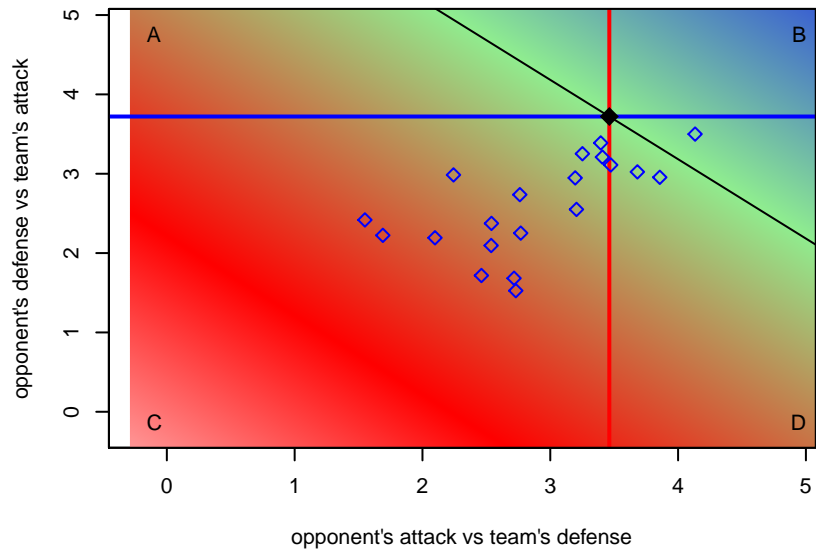

Idaho Rush Premier B98
 Dots are actual minus expected GF (blue circles) and GA (red triangles).
 Blue line is smoothed change in attack strength. Red is smoothed change in defense strength.

**attack and defense variance (black dot)
relative to other teams
and top 10 in region**

**attack and defense rating
relative to others at age
and all opponents in last 13 months**

**attack and defense rating
relative to others at age
and all opponents in last 13 months**

Performance relative to 13 month average

Performance relative to 13 month average

Distribution of opponents
 Red = Lose zone, Blue = Win zone, Green = Even
 Black line separates win/lose zones

lot. A=Neither has attack advantage, B=Opponent has both attack and defense advantage, C=Opponent has both attack and defense disadvantage, D=Both have