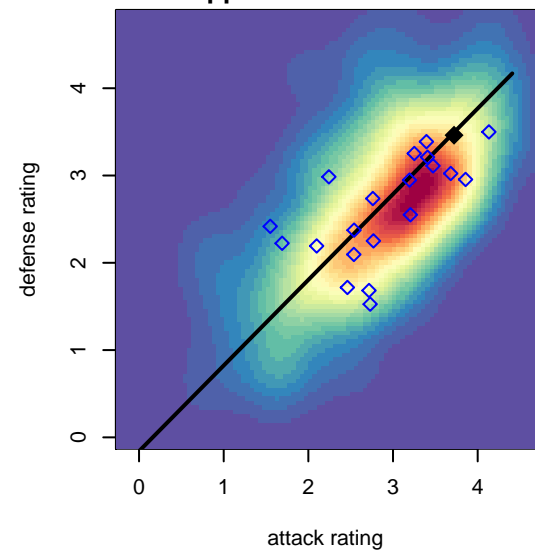

Idaho Rush Premier B98

Idaho Rush Soccer
 Boise, ID
 B98 total strength=1836
 attack=41.31 defense=31.88

alt names used:
 IDAHO RUSH PREMIER (ID)
 Idaho Rush U17
 IDAHO RUSH PREMIER (ID)

Venues played:
 2014 Spr Idaho D3 U17
 2014 ID State Cup U16
 2014 Showcase of Champions White U16
 2015 LV Mayors Fall Classic U-17 WCDA U17
 2015 Portland Winter Showcase U17
 2015 ID State Cup U17

Idaho Rush Premier B98
 Dots are actual minus expected GF (blue circles) and GA (red triangles).
 Blue line is smoothed change in attack strength. Red is smoothed change in defense strength.

**attack and defense variance (black dot)
relative to other teams
and top 10 in region**

**attack and defense rating
relative to others at age
and all opponents in last 13 months**

**attack and defense rating
relative to others at age
and all opponents in last 13 months**

Performance relative to 13 month average

Performance relative to 13 month average

Distribution of opponents
 Red = Lose zone, Blue = Win zone, Green = Even
 Black line separates win/lose zones

lot. A=Neither has attack advantage, B=Opponent has both attack and defense advantage, C=Opponent has both attack and defense disadvantage, D=Both have