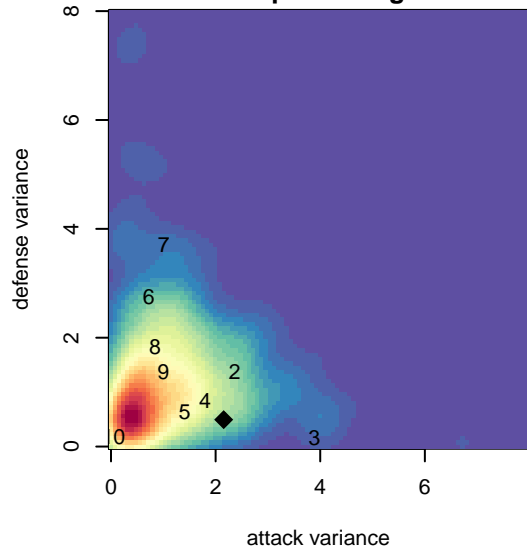

Idaho Rush Premier B98

Idaho Rush Soccer
 Boise, ID
 B98 total strength=1836
 attack=41.31 defense=31.88

alt names used:
 IDAHO RUSH PREMIER (ID)
 Idaho Rush U17
 IDAHO RUSH PREMIER (ID)

Venues played:
 2014 Spr Idaho D3 U17
 2014 ID State Cup U16
 2014 Showcase of Champions White U16
 2015 LV Mayors Fall Classic U-17 WCDA U17
 2015 Portland Winter Showcase U17
 2015 ID State Cup U17

Idaho Rush Premier B98
 Dots are actual minus expected GF (blue circles) and GA (red triangles).
 Blue line is smoothed change in attack strength. Red is smoothed change in defense strength.

**attack and defense variance (black dot)
relative to other teams
and top 10 in region**

Performance relative to 13 month average

Distribution of opponents
 Red = Lose zone, Blue = Win zone, Green = Even
 Black line separates win/lose zones

lot. A=Neither has attack advantage, B=Opponent has both attack and defense advantage, C=Opponent has both attack and defense disadvantage, D=Both have