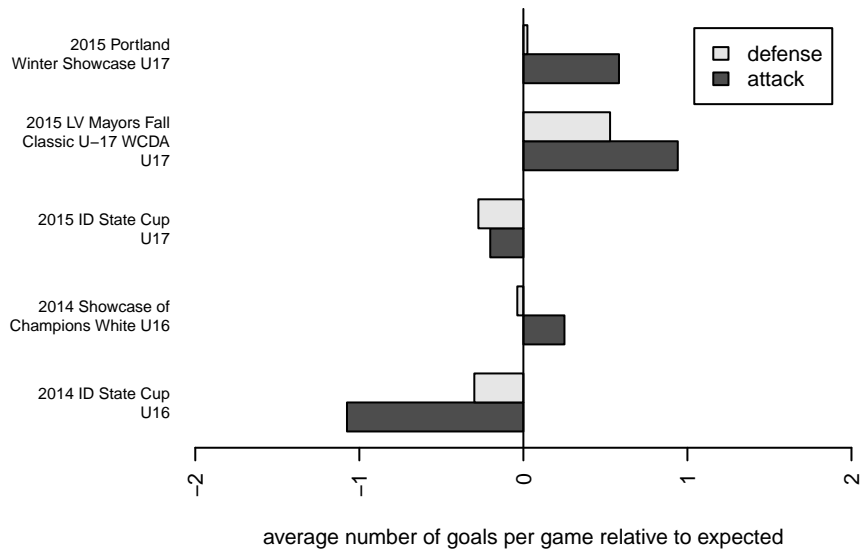

Idaho Rush Premier B98

Idaho Rush Soccer
 Boise, ID
 B98 total strength=1836
 attack=41.31 defense=31.88

alt names used:
 IDAHO RUSH PREMIER (ID)
 Idaho Rush U17
 IDAHO RUSH PREMIER (ID)

Venues played:
 2014 Spr Idaho D3 U17
 2014 ID State Cup U16
 2014 Showcase of Champions White U16
 2015 LV Mayors Fall Classic U-17 WCDA U17
 2015 Portland Winter Showcase U17
 2015 ID State Cup U17

Idaho Rush Premier B98
 Dots are actual minus expected GF (blue circles) and GA (red triangles).
 Blue line is smoothed change in attack strength. Red is smoothed change in defense strength.

**attack and defense variance (black dot)
relative to other teams
and top 10 in region**

**attack and defense rating
relative to others at age
and all opponents in last 13 months**

**attack and defense rating
relative to others at age
and all opponents in last 13 months**

Performance relative to 13 month average

Performance relative to 13 month average

Distribution of opponents
 Red = Lose zone, Blue = Win zone, Green = Even
 Black line separates win/lose zones

lot. A=Neither has attack advantage, B=Opponent has both attack and defense advantage, C=Opponent has both attack and defense disadvantage, D=Both have