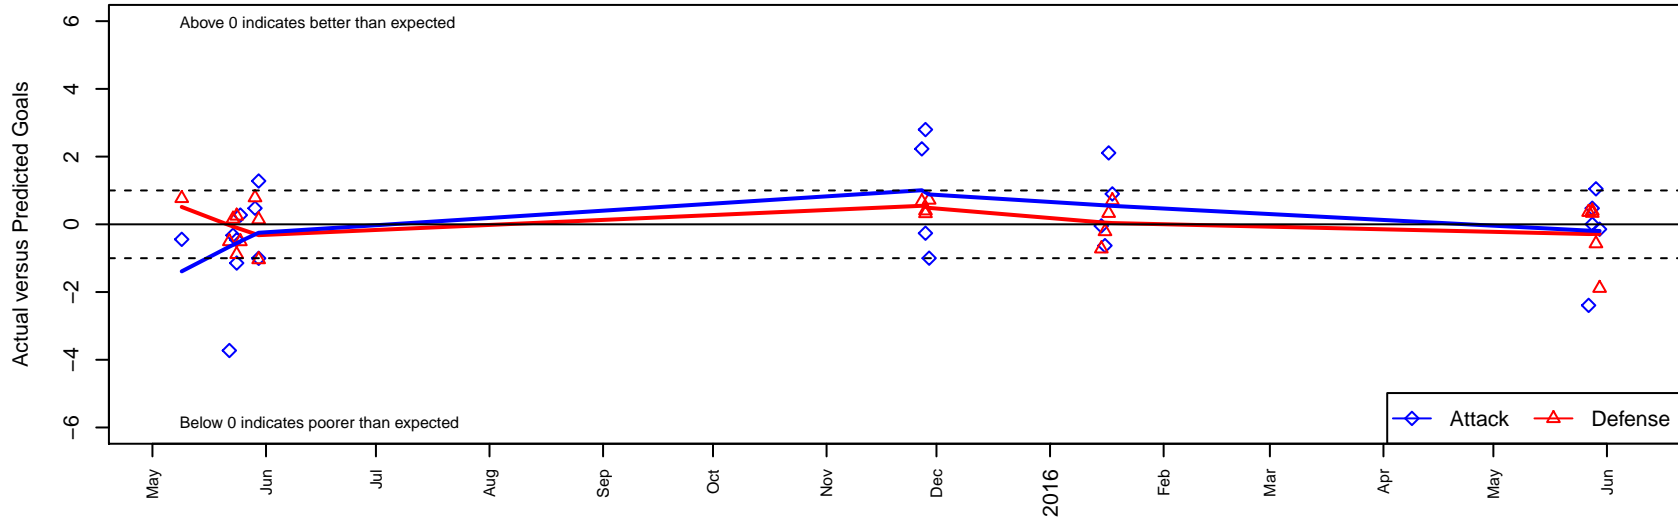

Idaho Rush Premier B98

Idaho Rush Soccer
 Boise, ID
 B98 total strength=1836
 attack=41.31 defense=31.88

alt names used:
 IDAHO RUSH PREMIER (ID)
 Idaho Rush U17
 IDAHO RUSH PREMIER (ID)

Venues played:
 2014 Spr Idaho D3 U17
 2014 ID State Cup U16
 2014 Showcase of Champions White U16
 2015 LV Mayors Fall Classic U-17 WCDA U17
 2015 Portland Winter Showcase U17
 2015 ID State Cup U17

Idaho Rush Premier B98
 Dots are actual minus expected GF (blue circles) and GA (red triangles).
 Blue line is smoothed change in attack strength. Red is smoothed change in defense strength.

**attack and defense variance (black dot)
relative to other teams
and top 10 in region**

**attack and defense rating
relative to others at age
and all opponents in last 13 months**

**attack and defense rating
relative to others at age
and all opponents in last 13 months**

Performance relative to 13 month average

Performance relative to 13 month average

Distribution of opponents
 Red = Lose zone, Blue = Win zone, Green = Even
 Black line separates win/lose zones

lot. A=Neither has attack advantage, B=Opponent has both attack and defense advantage, C=Opponent has both attack and defense disadvantage, D=Both have