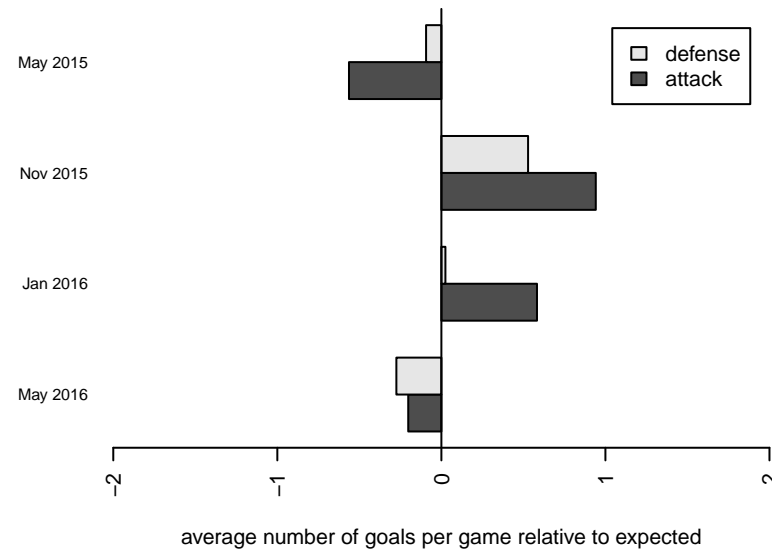

Idaho Rush Premier B98
 Dots are actual minus expected GF (blue circles) and GA (red triangles).
 Blue line is smoothed change in attack strength. Red is smoothed change in defense strength.

**attack and defense variance (black dot)
relative to other teams
and top 10 in region**

**attack and defense rating
relative to others at age
and all opponents in last 13 months**

**attack and defense rating
relative to others at age
and all opponents in last 13 months**

Performance relative to 13 month average

Performance relative to 13 month average

Distribution of opponents
 Red = Lose zone, Blue = Win zone, Green = Even
 Black line separates win/lose zones

lot. A=Neither has attack advantage, B=Opponent has both attack and defense advantage, C=Opponent has both attack and defense disadvantage, D=Both have